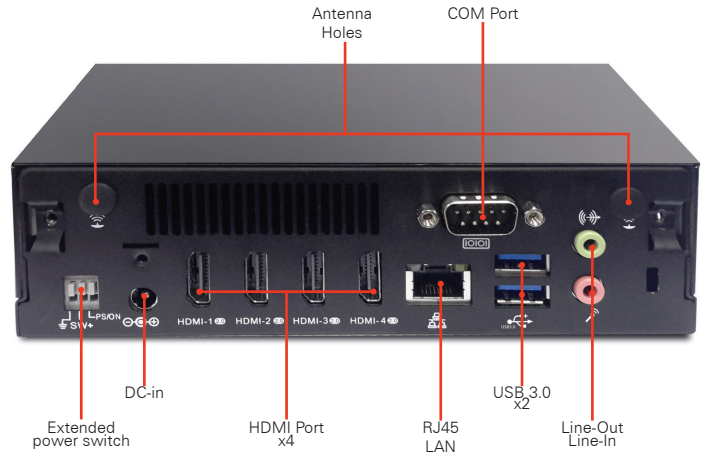

Powerful media player for video wall solutions **DE6340-R2**

The Digital Engine® DE6340-R2 is capable of driving four independent HDMI 2.0 displays with up to 4K @60Hz resolution in each display and supports up to 2x 4K@60Hz or 4x FHD content video playback. The DE6340-R2 is therefore applicable for various types of video walls, menu boards and digital signage. The DE6340-R2 is reliable, secure and is suitable for tough environments.

The DE6340-R2 features:

- R2000 CPU performance
- 4 HDMI 2.0 outputs
- Capable of driving four independent HDMI 2.0 displays with up to 4K @60Hz resolution in each display and supports up to 2x 4K@60Hz or 4x FHD @60Hz content video playback
- HEVC/H.264 and VP9 high-definition video playback
- Radeon graphics with Eyefinity™ technology
- 10 Bit HDR (High Dynamic Range)

DE6340-R2

Model name		DE6340-R2
Feature		AMD Embedded Ryzen R2000™ based media player with four HDMI 2/0 ports supporting 4K@60Hz
Housing Material		SECC
Chassis Color		Black
Dimension	W x H x D (mm)	166 x 48 x 157 mm
	W x H x D (inch)	6.54 x 1.89 x 6.18 inch
Weight		2.0 kg / 4.4 lb
CPU/ Chipset	Type	AMD Embedded Ryzen R2000 SoC Quad Core GFX9
Memory		Dual Channel, DDR4, 3200 (Max 64G)
Graphics	Chip	AMD Radeon graphics
Expansion slot		M.2 2242 x2, M.2 2230 x1 (for wifi)
Audio	Type	Realtek HD Audio ALC269Q
	Channel	Stereo
LAN		Realtek Gigabit Ethernet RTL8111H x1 10/100/1000 Mbps
Storage		M.2 2242 x1 2.5" SATA HDD Bay x1

Front Panel IO	USB 2.0 Port	x 2	
	USB 3.0 Port	-	
	Others	-	
Rear Panel IO	DC Jack	x 1	
	HDMI Port	x 4 HDMI 2.0	
	USB 2.0 Port	-	
	USB 3.0 Port	x 2	
	eSATA Port	-	
	RJ45 LAN Jck	x1	
	Legacy RS232 Serial Port	x 1	
	Audio Set	Line-Out	x 1
		Mic-in	x 1
	Antenna Holes	x 2	
	Kensington Lock Hole	-	
Others	Extended Power Switch x 1		
Watchdog Timer		1 ~255 sec/min	
Adapter		19V/90W AC adapter	
Input Voltage		AC 100 ~240 V	
Environment			
MTBF		50,000 hrs	
Operating Temperature		0 ~50 °C	
Storage Temperature		-30 ~60 °C	
Relative Humidity		95% RH	