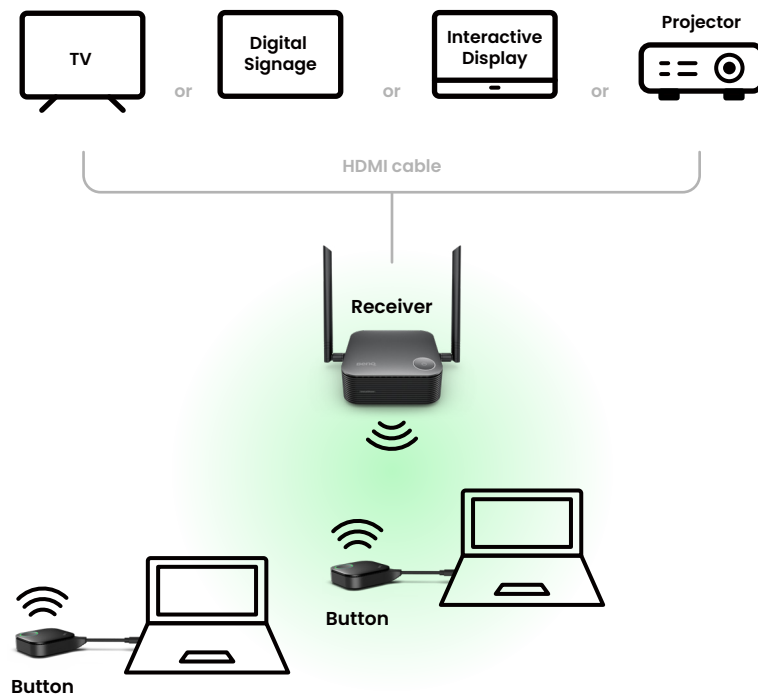

No Network Setup Required

No complex network setup or IT help needed. Receiver, Multimedia Hub and Button pair automatically—just plug and play to start presenting instantly.

BenQ

Dimensions & Connectivity

Button

1. Present Key

3. Split Screen Key

2. USB-C Connector

Receiver

6. Standby On/Off

10. Power Switch

7. PAIRING Key

11. HDMI Out

8. USB-A for Touchback

12. Kensington Lock

9. RJ45

13. USB-C for Touchback / DP / PD-IN

3 Steps for One-Time Wireless Presentation Setup

Set up once—no need to rebuild for every meeting. Save time, cut support, and let presenters start instantly by plugging in.

Steps:

1. Connect display to Receiver via HDMI cable
2. Plug Button into presenter's laptop, tap the green button and share the content.
*Supports Windows, MacBook, or Chromebook systems.
3. Plug 2nd Button into another presenter's laptop for seamless content switching.