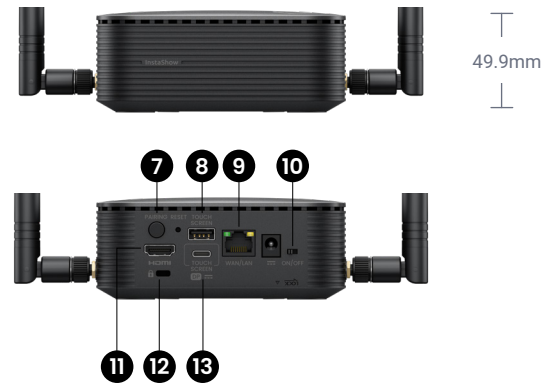

Button

1. Present Key

3. Split Screen Key

2. USB-C Connector

Receiver

6. Standby On/Off

10. Power Switch

7. PAIRING Key

*Switchable between Type C and HDMI

Cradle

Weight (Net)	555g
Dimension (WxDxH)	84.5 x 128 x 62 mm (w/o feet)

Receiver

Power Supply	3A, DC 12V±10%
Normal Power Consumption	15W
LAN (RJ45)	(x1)
HDMI Port	(x1)
USB-C Port	(x1)
Dimensions without Antenna	123 x 123 x 49.9 mm (w/o feet)
Weight	300 g