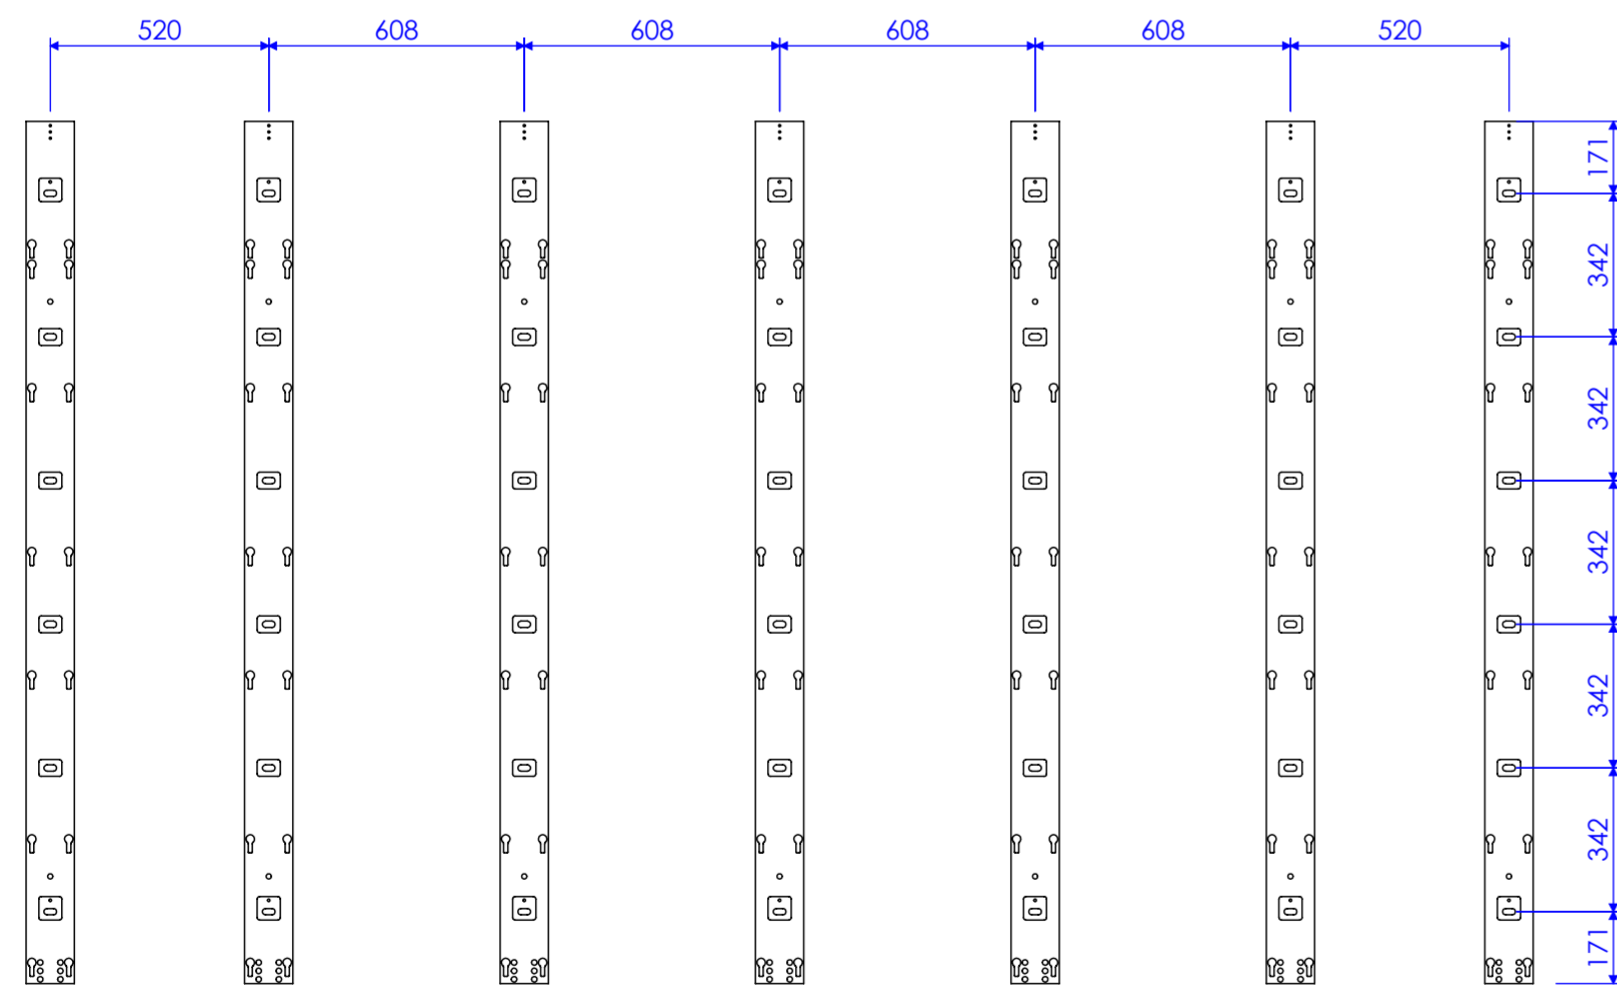

FRONT VIEW

FRONT VIEW MOUNTING

REAR VIEW CABLE HOLES