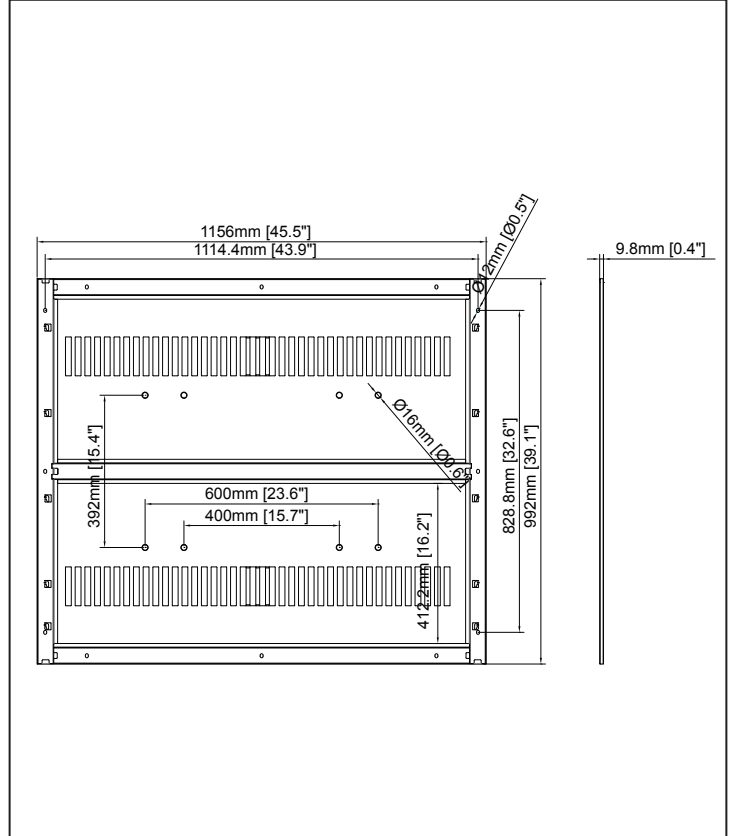

Technical Summary

M Pro Series Enclosure 86" Back Plate Large

EAN: 7350105211331
7350105211324

PRODUCT DIMENSIONS

M5X8	Ø18X10.6
	
X24	X25
B	C

EAN:7350105211324

EAN:7350105211331

Scan for info!

COMPONENT CHECKLIST

Item	Name	QTY
A	Back Cover	2
B	M5x8 Screw	24
C	Capping	25

INSTALLATION INSTRUCTION