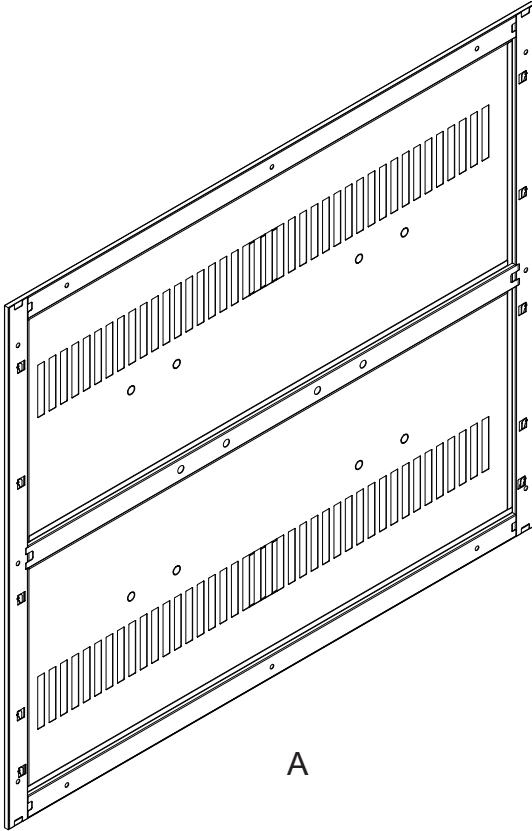

Technical Summary

M Pro Series Enclosure 86" Back Plate Large

EAN: 7350105211331
7350105211324

PRODUCT DIMENSIONS

M5X8	Ø18X10.6
	
X24	X25
B	C

EAN:7350105211324

EAN:7350105211331

Scan for info!

COMPONENT CHECKLIST

Item	Name	QTY
A	Back Cover	2
B	M5x8 Screw	24
C	Capping	25

INSTALLATION INSTRUCTION