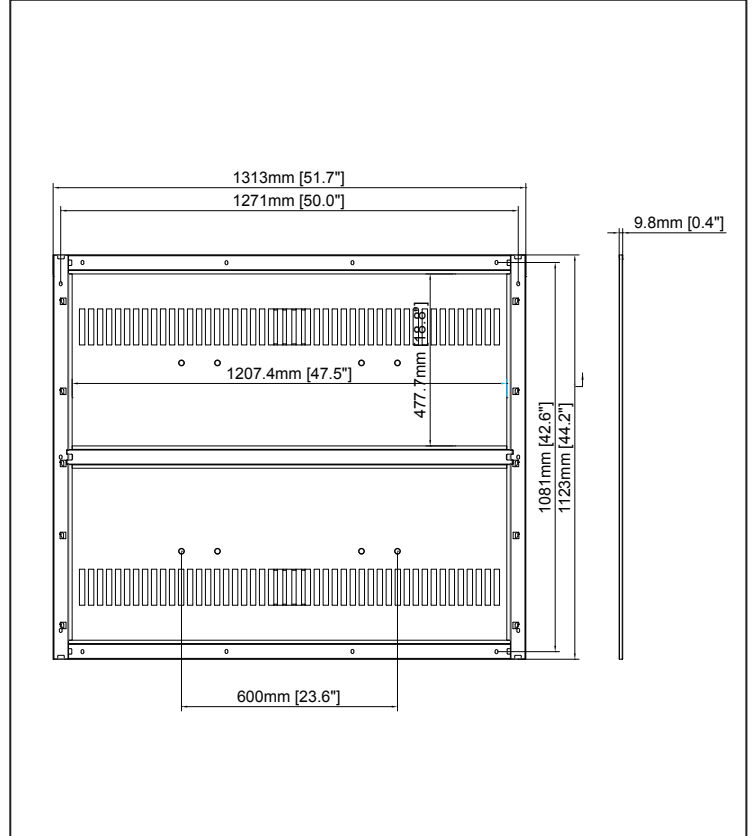

## M Pro Series Enclosure 98" Back Plate Large Black

EAN: 7350105211379  
7350105211362

### PRODUCT DIMENSIONS

M5X8	Ø18X10.6
X28	X29
B	C

EAN:7350105211362

EAN:7350105211379

Scan for info!

### COMPONENT CHECKLIST

Item	Name	QTY
A	Back Cover	2
B	M5x8 Screw	28
C	Capping	29