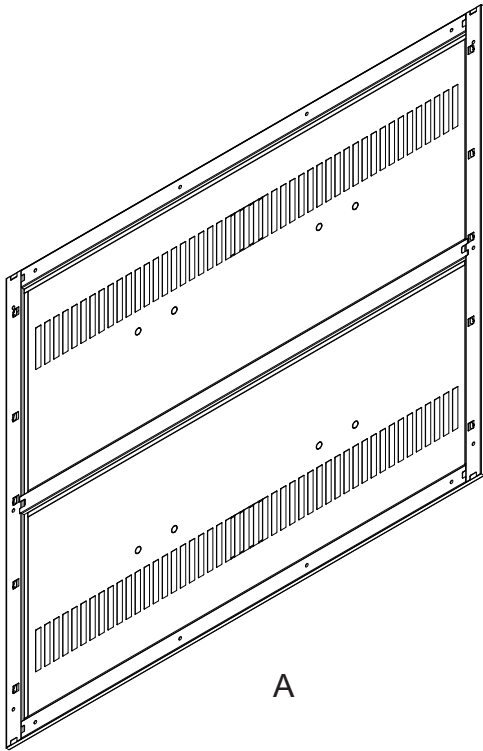

## M Pro Series Enclosure 98" Back Plate Large Black

EAN: 7350105211379  
7350105211362

### PRODUCT DIMENSIONS

M5X8	Ø18X10.6
X28	X29
B	C

EAN:7350105211362

EAN:7350105211379

Scan for info!