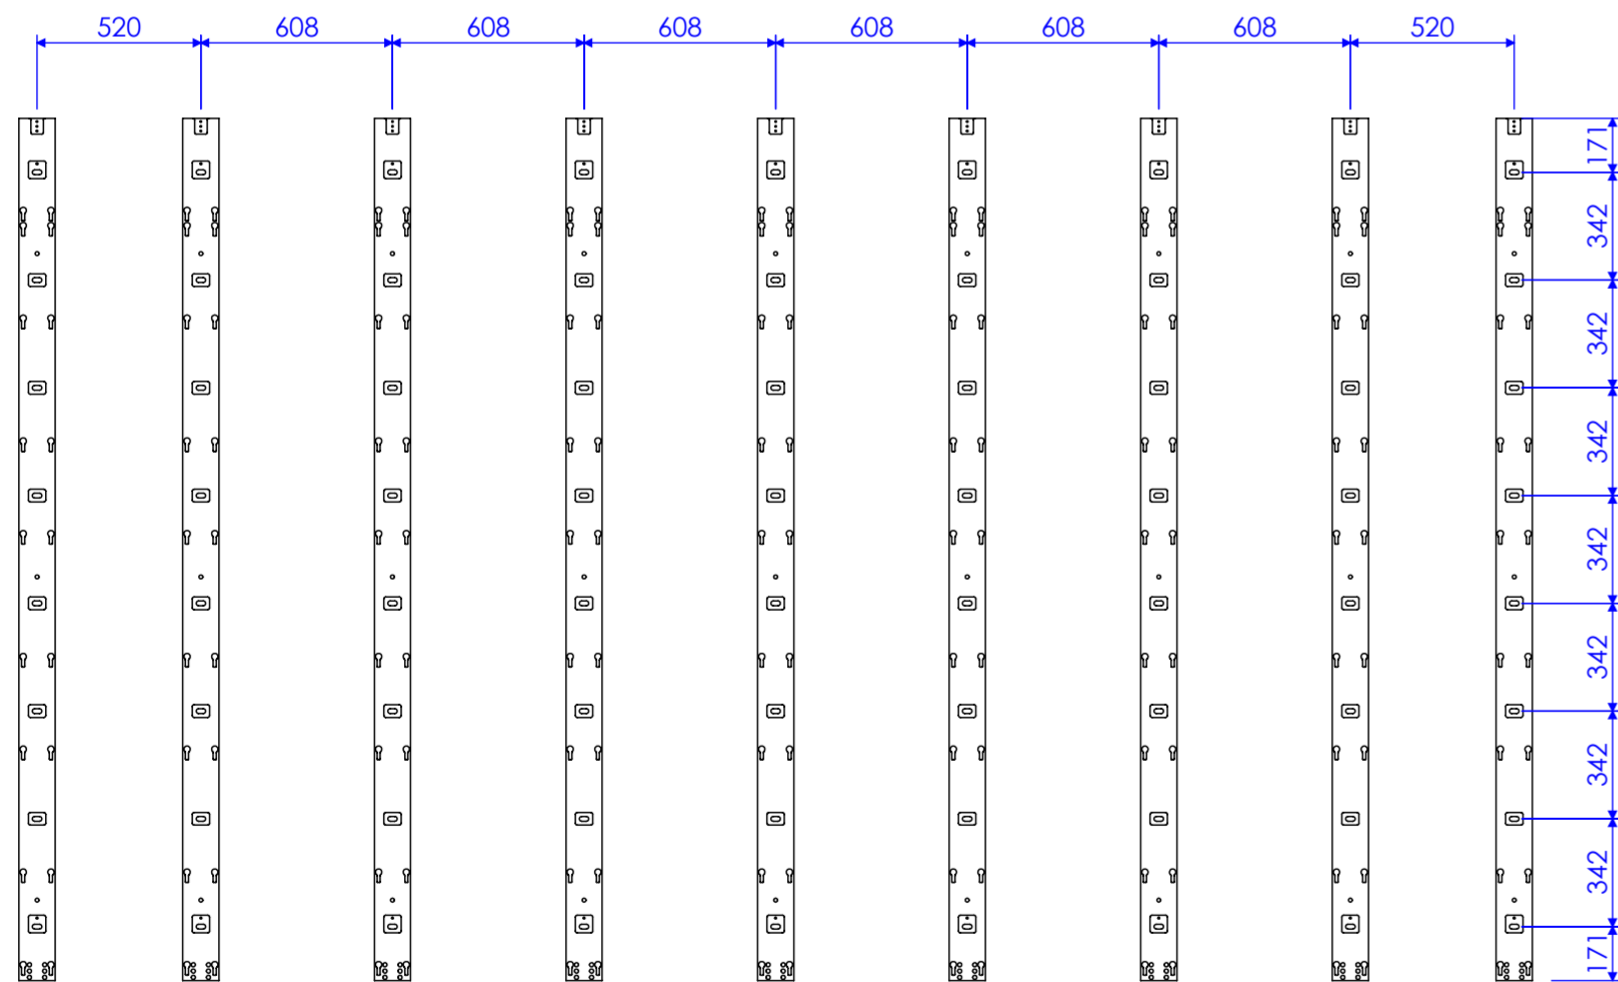

FRONT VIEW

FRONT VIEW MOUNTING

REAR VIEW CABLE HOLES